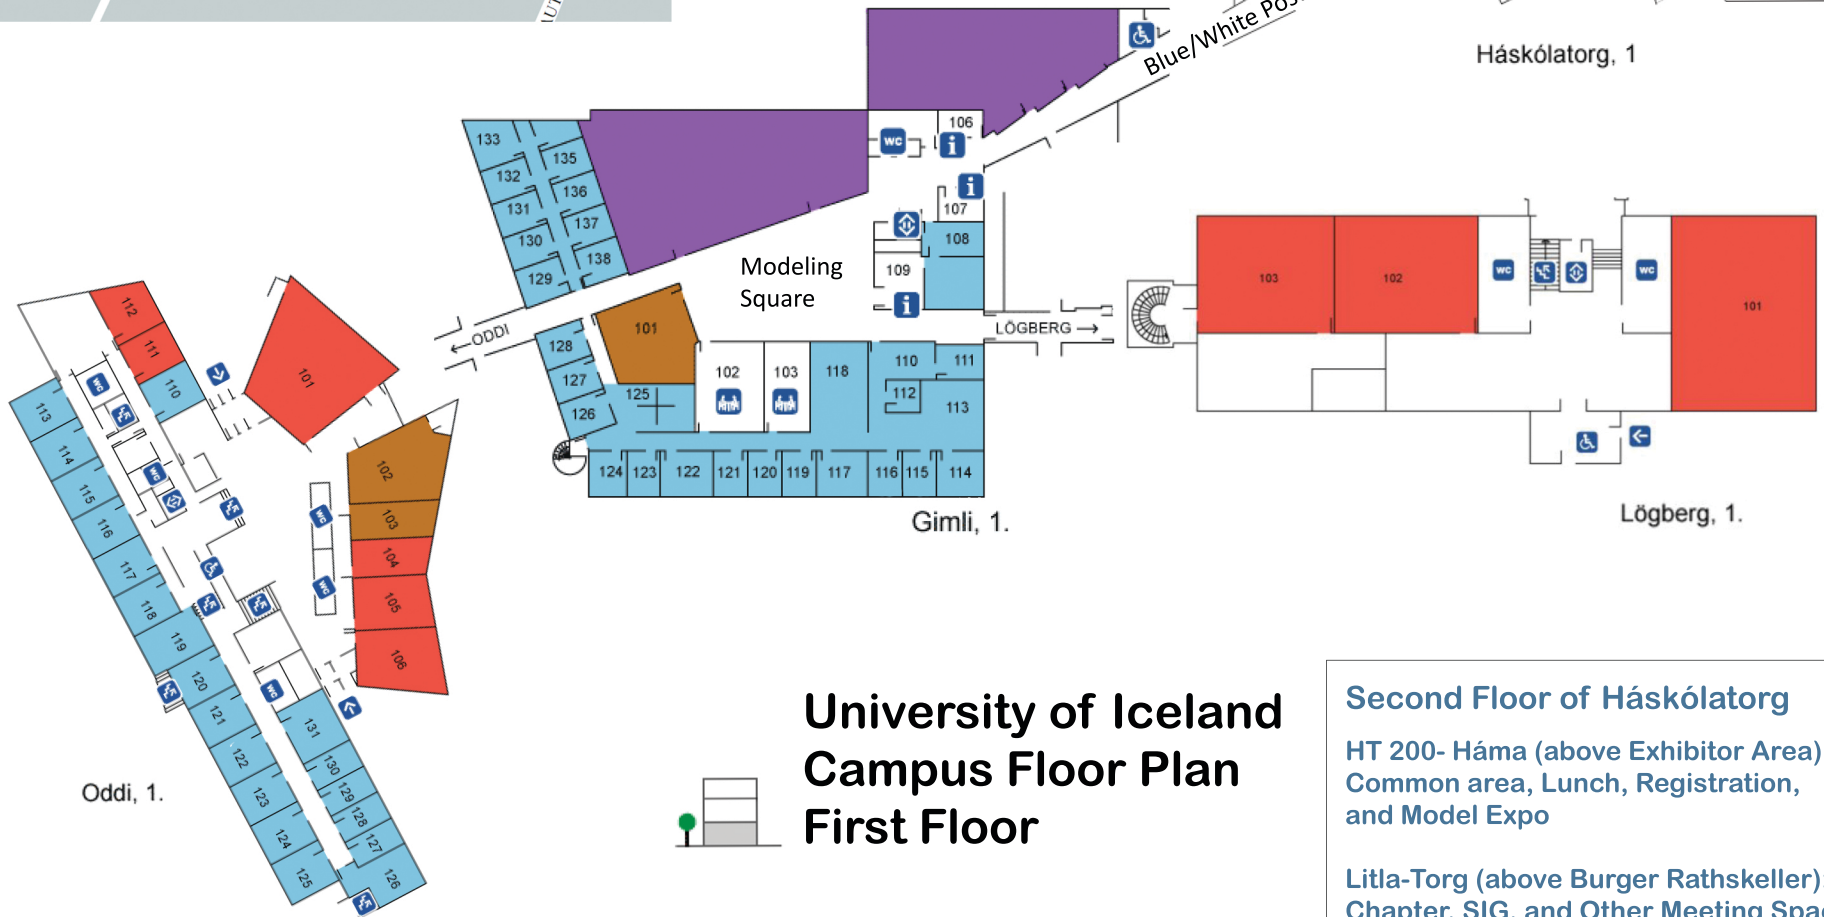

To VHV Building
Veröld - hús Vigdísar

Háskólartorg, 1

University of Iceland Campus Floor Plan First Floor

Second Floor of Háskólartorg

HT 200- Háma (above Exhibitor Area):
Common area, Lunch, Registration,
and Model Expo

Litla-Torg (above Burger Rathskeller):
Chapter, SIG, and Other Meeting Space